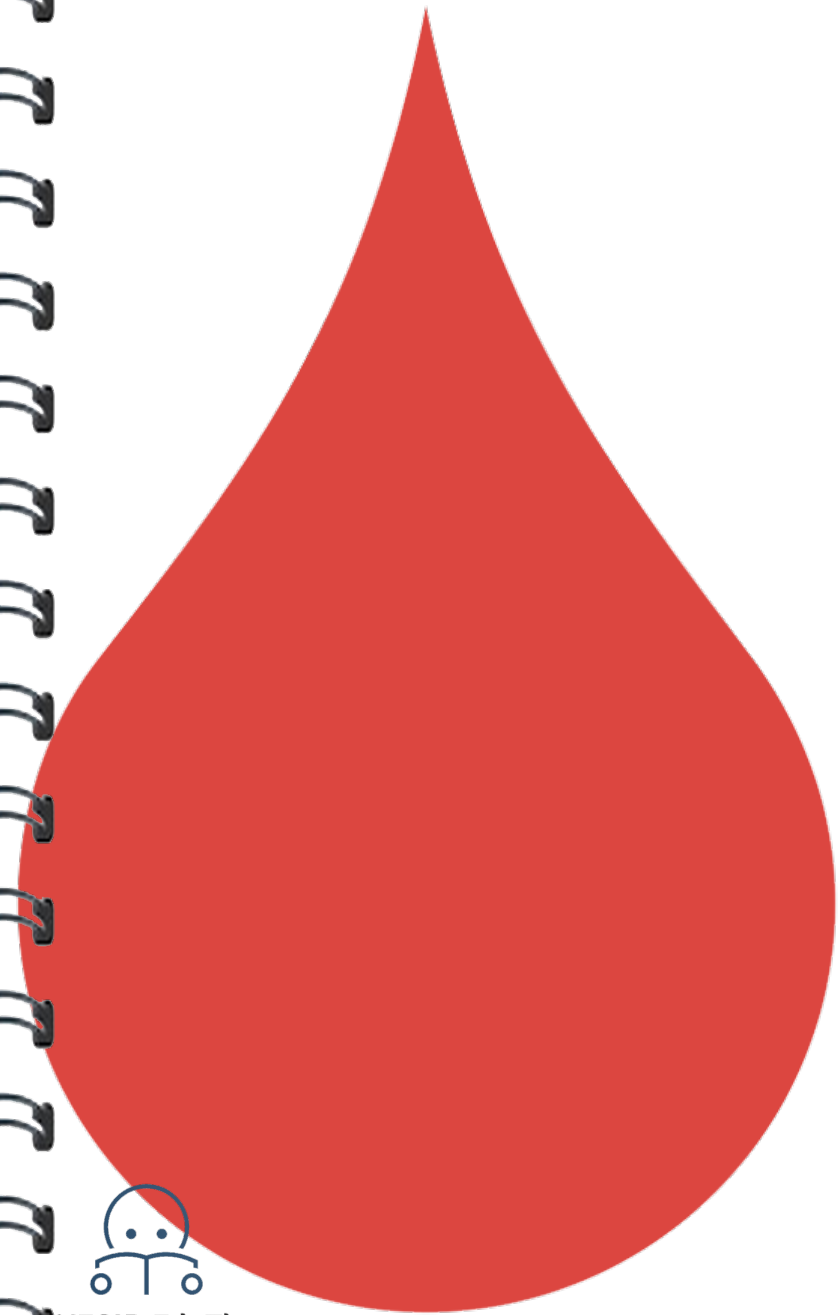

COLORES PRIMARIOS

Azul

Amarillo

Rojo

RED

YELLOW

BLUE

**AL MEZCLAR
COLORES
PRIMARIOS**

Rojo

Morado

+

=

Amarillo

Rojo

Naranja

Azul

Amarillo

Verde

Rojo

Amarillo

Naranja

A Venn diagram consisting of two overlapping circles. The left circle is blue and contains the word 'Azul' in white. The right circle is red and contains the word 'Rojo' in black. The overlapping area in the center is purple and contains the word 'Morado' in black. The background is white with a spiral binding on the left side.

Azul

Verde

**Azul
Verdoso**

A Venn diagram consisting of two overlapping circles. The left circle is blue and contains the word 'Azul' in white. The right circle is orange and contains the word 'Naranja' in black. The overlapping area in the center is a darker brown color and contains the word 'Marrón' in black. The diagram is positioned on a white background that resembles a spiral-bound notebook page, with the spiral binding visible on the left edge.